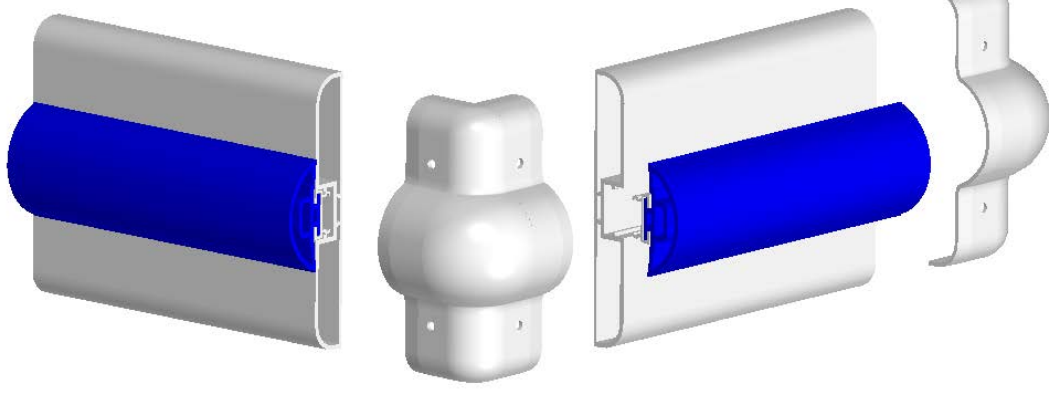

4 3 2 1

F

F

E

E

D

D

C

C

B

B

UNLESS OTHERWISE SPECIFIED:
DIMENSIONS ARE IN MILLIMETERS
SURFACE FINISH:
TOLERANCES:

DEBURR AND
BREAK SHARP
EDGES

DO NOT SCALE DRAWING

Line of products: **ELD Wall Safe**

Product Name:
Wall Safe 150

A

MATERIAL:
PVC

Hebrew:
מגן קיר 150

A4

SCALE:1:10