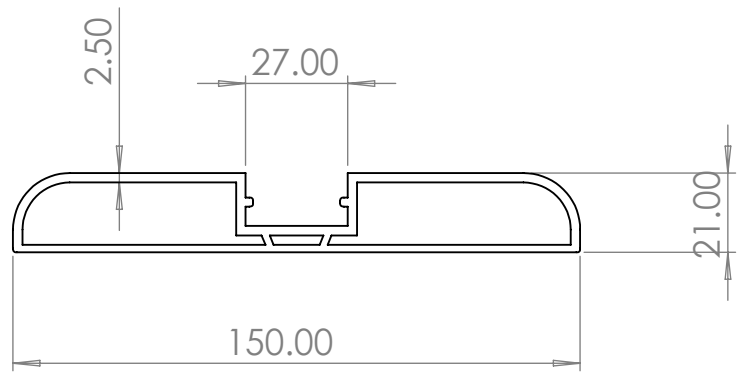

C

B

B

UNLESS OTHERWISE SPECIFIED:
DIMENSIONS ARE IN MILLIMETERS
SURFACE FINISH:
TOLERANCES:

DEBURR AND
BREAK SHARP
EDGES

DO NOT SCALE DRAWING

Line of products: **ELD Wall Safe**

Product Name:
Wall Safe 150

A

MATERIAL:
PVC

Hebrew:
מגן קיר 150

A4

SCALE:1:10