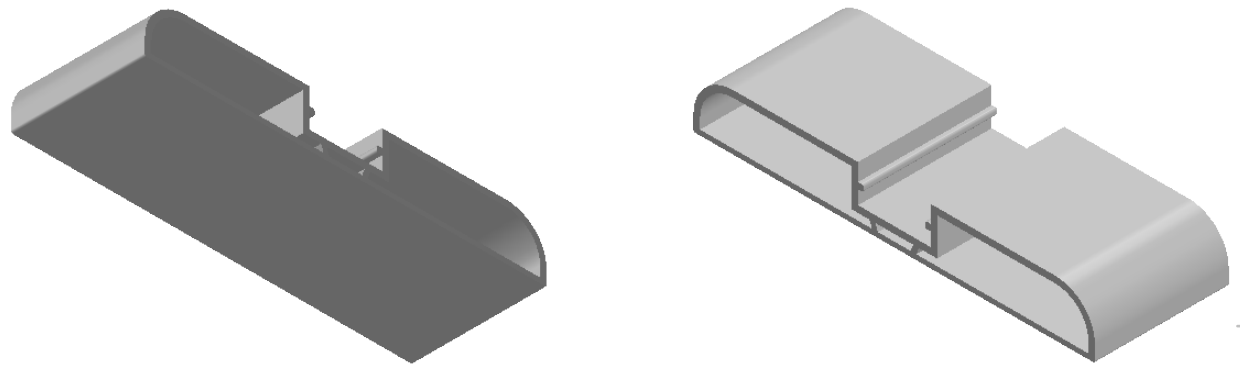

4 3 2 1

F

F

E

E

D

D

C

C

B

B

UNLESS OTHERWISE SPECIFIED:
DIMENSIONS ARE IN MILLIMETERS
SURFACE FINISH:
TOLERANCES:

DEBURR AND
BREAK SHARP
EDGES

DO NOT SCALE DRAWING

Line of products: **ELD Wall Safe**

Product Name:
Wall Safe 150

A

MATERIAL:
PVC

Hebrew:
מגן קיר 150

A4

SCALE:1:10