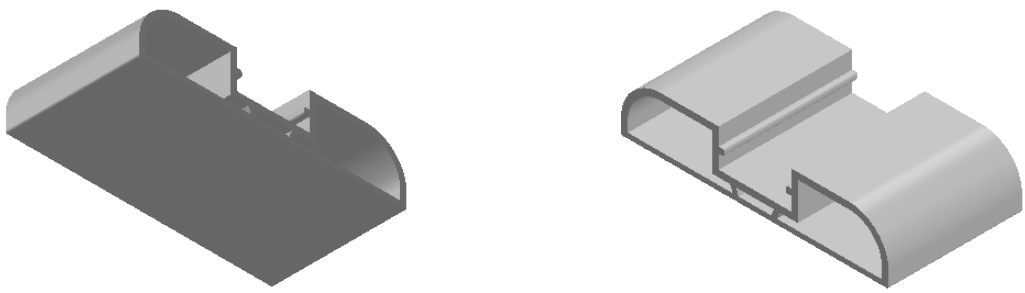

4 3 2 1

F

F

E

E

D

D

C

C

B

B

UNLESS OTHERWISE SPECIFIED:
DIMENSIONS ARE IN MILLIMETERS
SURFACE FINISH:
TOLERANCES:

DEBURR AND
BREAK SHARP
EDGES

DO NOT SCALE DRAWING

Line of products: **ELD Wall Safe**

Product Name:
Wall Safe 100

A

MATERIAL:
PVC

Hebrew:
מגן קיר 100

A4

SCALE:1:10