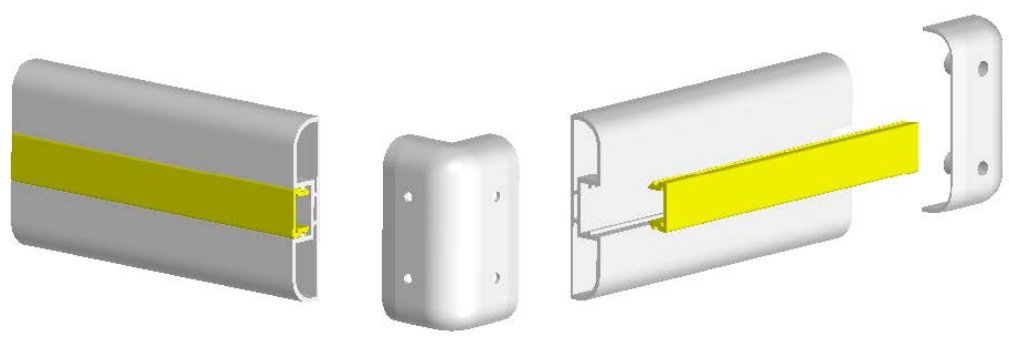

4 3 2 1

F

F

E

E

D

D

C

C

B

B

UNLESS OTHERWISE SPECIFIED:
 DIMENSIONS ARE IN MILLIMETERS
 SURFACE FINISH:
 TOLERANCES:

DEBURR AND
 BREAK SHARP
 EDGES

DO NOT SCALE DRAWING

Line of products: **ELD Wall Safe**

Product Name:
Wall Safe 100

A

MATERIAL:
PVC

Hebrew:
מגן קיר 100

A4

SCALE:1:10