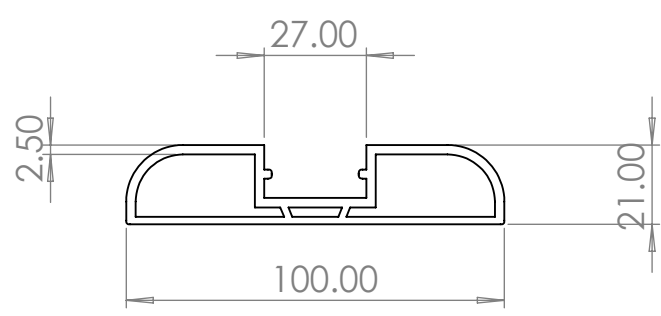

C

B

B

UNLESS OTHERWISE SPECIFIED:
 DIMENSIONS ARE IN MILLIMETERS
 SURFACE FINISH:
 TOLERANCES:

DEBURR AND
 BREAK SHARP
 EDGES

DO NOT SCALE DRAWING

Line of products: **ELD Wall Safe**

Product Name:
Wall Safe 100

A

MATERIAL:
PVC

Hebrew:
מגן קיר 100

A4

SCALE:1:10