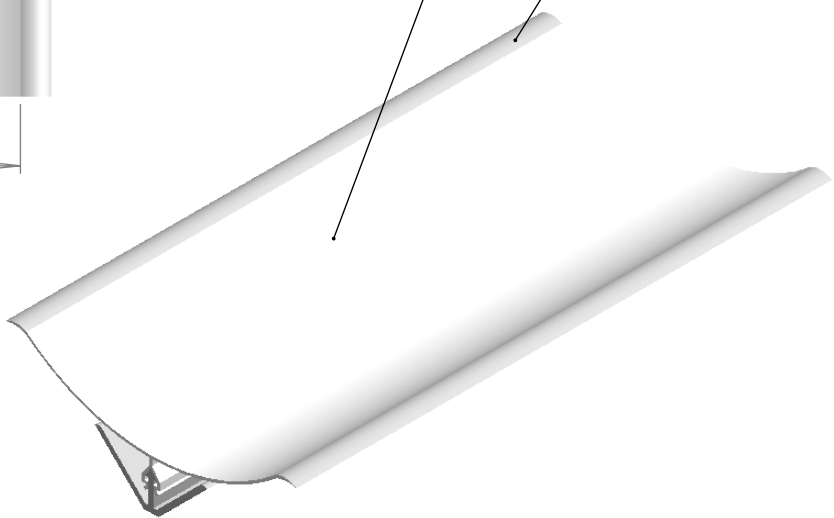

DETAIL A
SCALE 1 : 1

Part #1 screws up to wall
Part #2 click-in

Length 3.000/4.000 mm

Flaxible hygienic PVC

PVC

DEBURR AND
BREAK SHARP
EDGES

DO NOT SCALE DRAWING

Line: **ELD Cover Safe**

Product Name:
Round Safe

MATERIAL:
PVC

Hebrew:
פינה מעוגלת

A4

WEIGHT:
SCALE:1:10