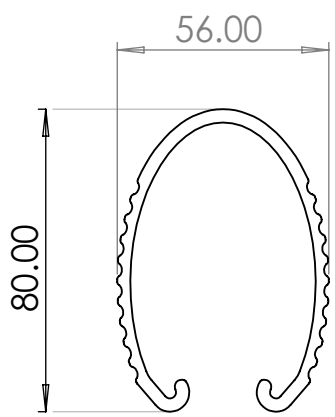

Aluminum

PVC

UNLESS OTHERWISE SPECIFIED:
DIMENSIONS ARE IN MILLIMETERS
SURFACE FINISH:
TOLERANCES:

DEBURR AND
BREAK SHARP
EDGES

DO NOT SCALE DRAWING

Line of products: **ELD Cart Safe**

Product Name:
Cart Safe 80

MATERIAL:
PVC & Aluminum

Hebrew:
מגן עגלות 80

A4

SCALE:1:10