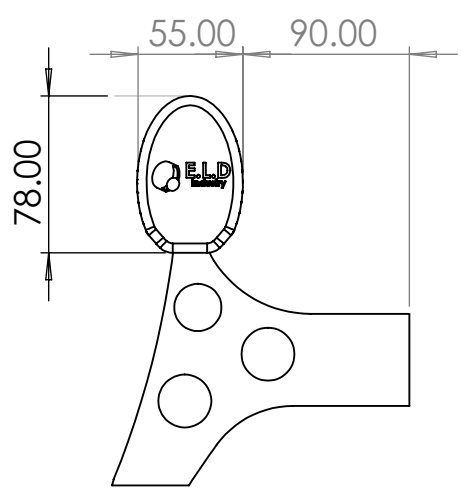

Aluminum

PVC

UNLESS OTHERWISE SPECIFIED:
DIMENSIONS ARE IN MILLIMETERS
SURFACE FINISH:
TOLERANCES:

DEBURR AND
BREAK SHARP
EDGES

DO NOT SCALE DRAWING

Line of products: **ELD Cart Safe**

Product Name:
Cart Safe 80

MATERIAL:
PVC & Aluminum

Hebrew:
מגן עגלות 80

A4

SCALE:1:10