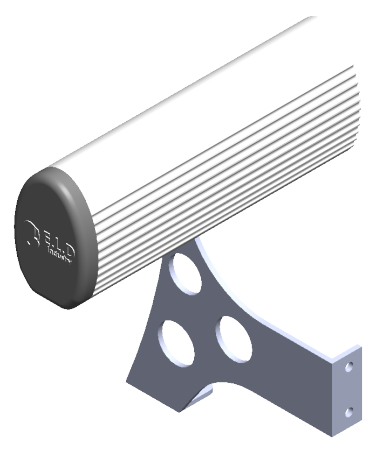

Aluminum

PVC

UNLESS OTHERWISE SPECIFIED:
DIMENSIONS ARE IN MILLIMETERS
SURFACE FINISH:
TOLERANCES:

DEBURR AND
BREAK SHARP
EDGES

DO NOT SCALE DRAWING

Line of products: **ELD Cart Safe**

Product Name:
Cart Safe 80

MATERIAL:
PVC & Aluminum

Hebrew:
מגן עגלות 80

A4

SCALE:1:10